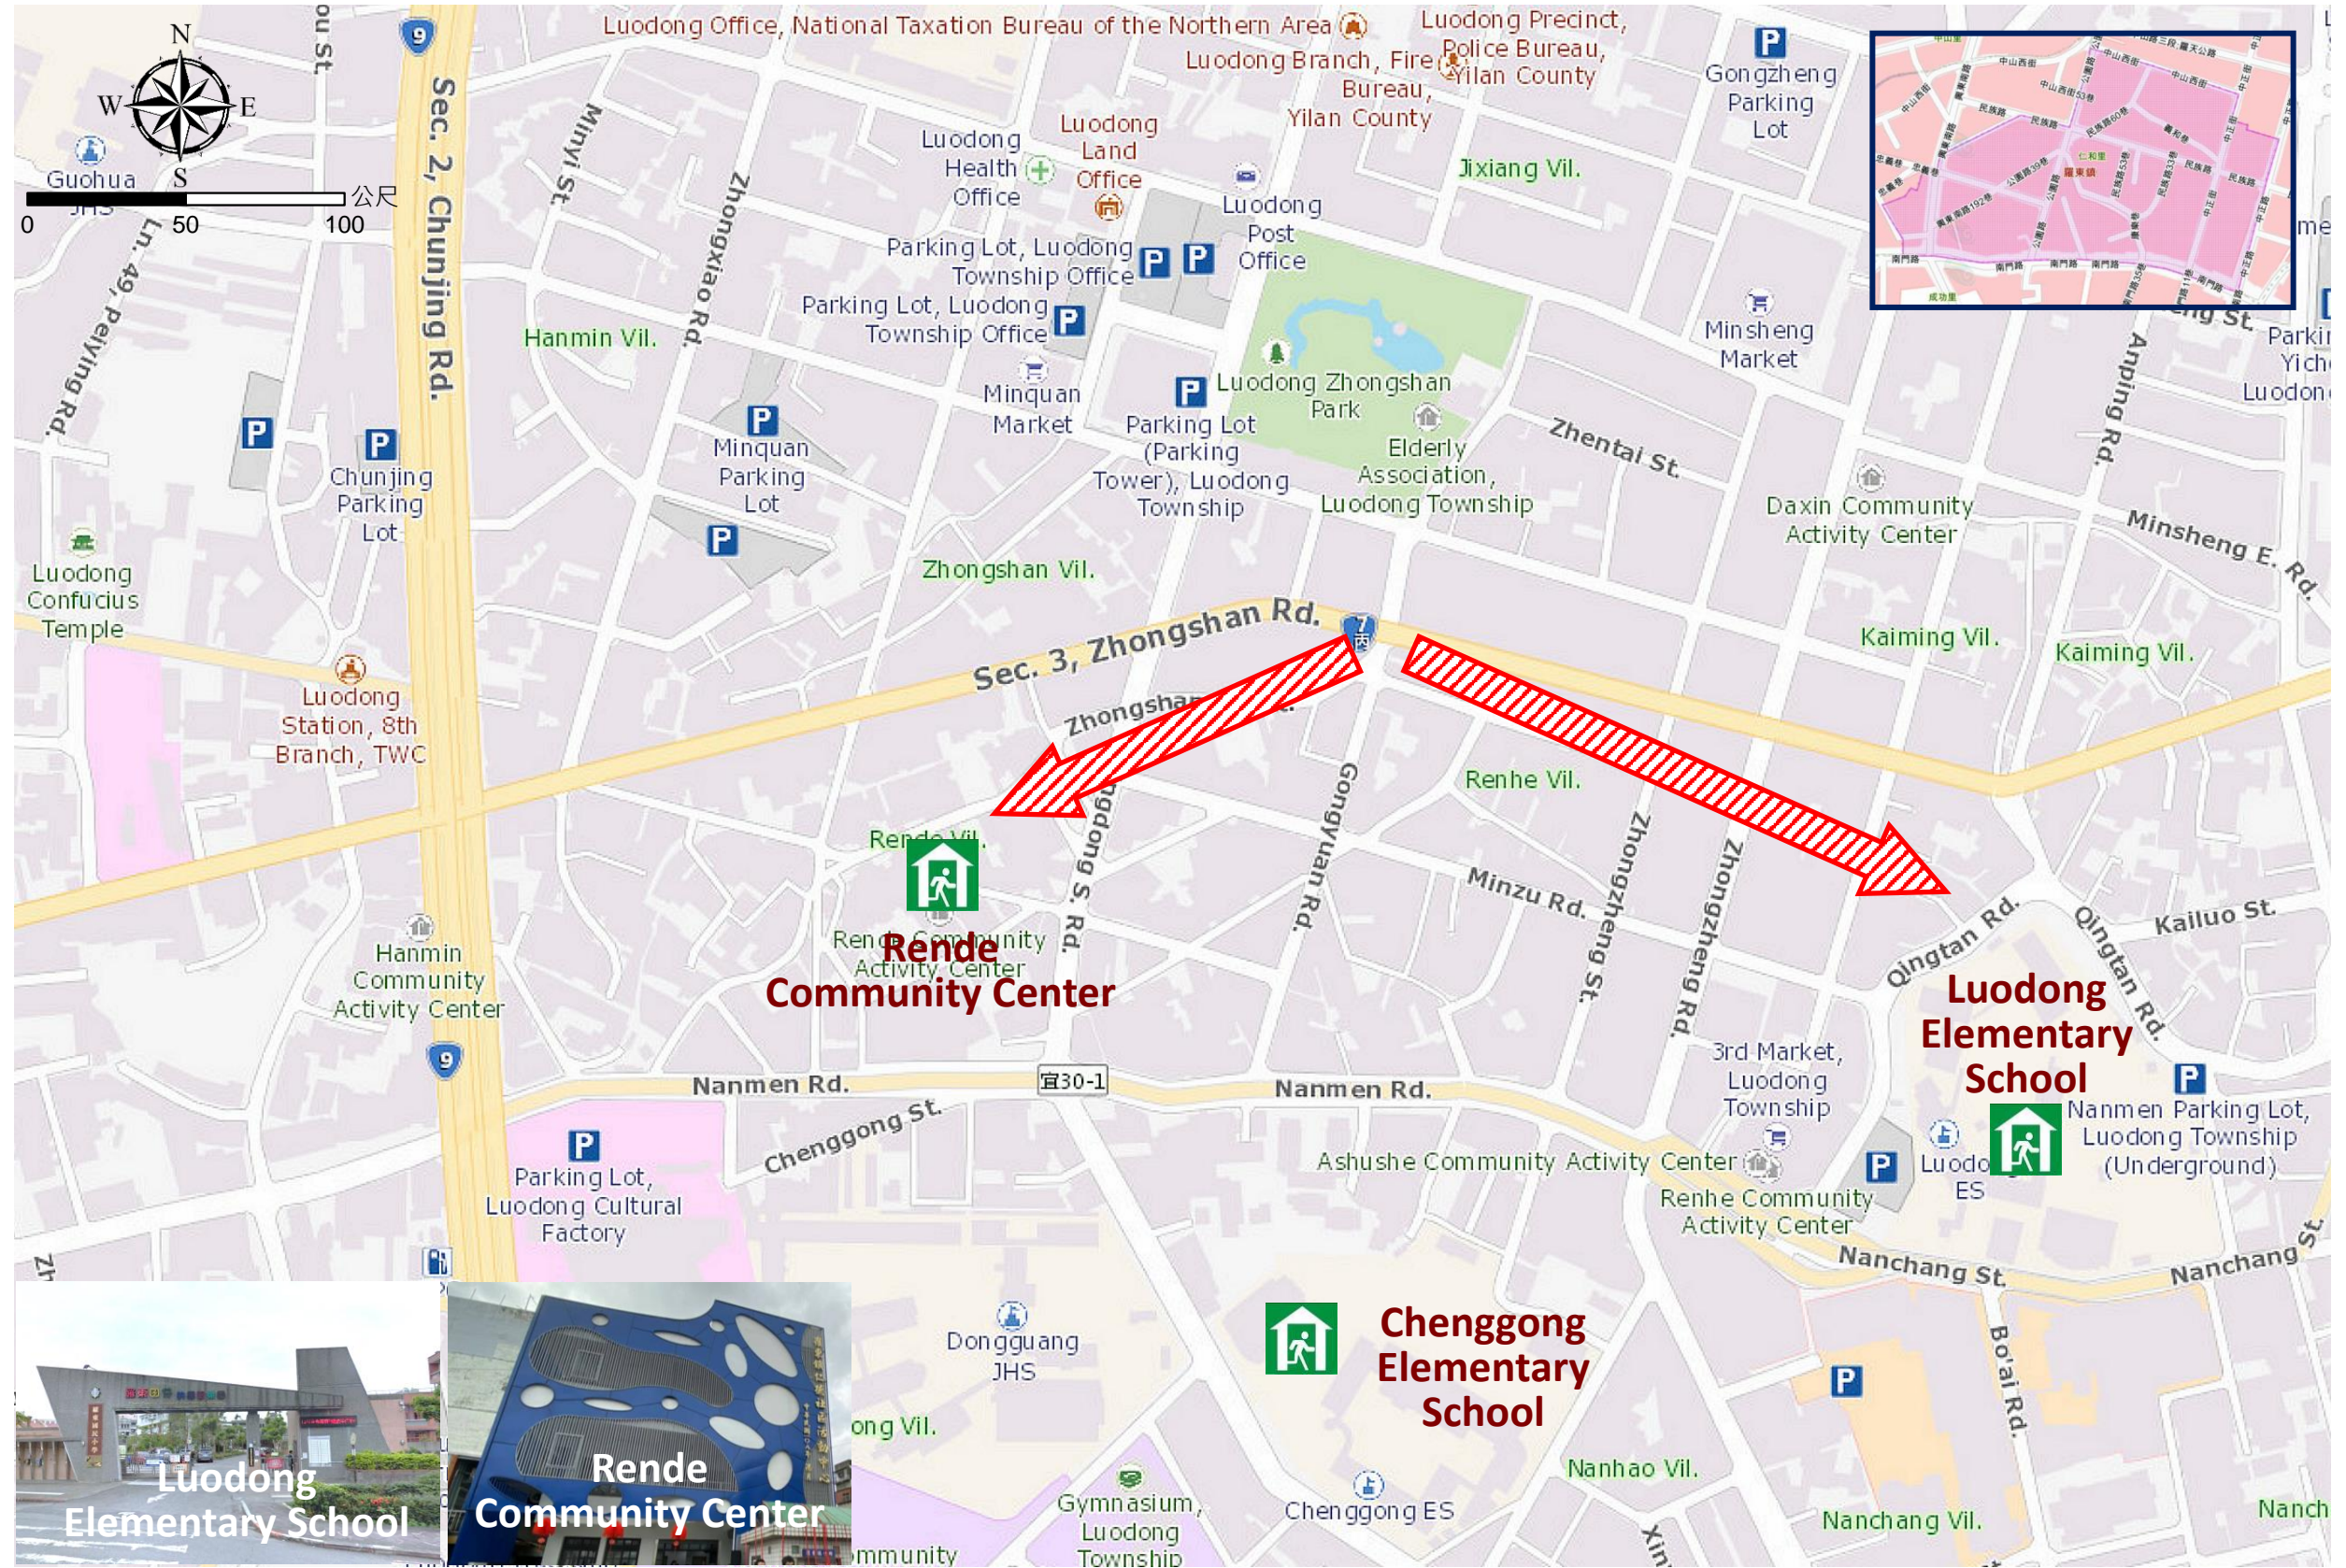

Renhe Village Evacuation Route

No.1000202-003

DPR Info. List
Renhe Vil. Info.
Population: 1,156
Disaster Response Unit
1. Luodong Emergency Operation Center Tel: 03-9542550、03-9556243
2. Chief of Village: 藍亮如 LAN LIANG RU Tel: 03-9500747 Cell: 0920-007080
3. Chenggong Police station Tel: 03-9542471
4. Luodong Fire Branch Tel: 03-9562777
5. Police 110, FD 119
6. Road Department Tel: 03-9982161~3
DPR Info.
1. Soil&Water Conserv., Bureau http://246.swcb.gov.tw/
2. Water Resource Agency http://www.wra.gov.tw/
3. Central Weather Bureau http://www.cwb.gov.tw/
4. Yilan County FD http://fire.e-land.gov.tw/
5. Luodong Township Office http://www.lotong.gov.tw/
Shelters
Luodong Elementary school Area: 24,859square meters Cap.: 173ppl. Addr.: 1, Minzu Rd. Contact: 林昱宏 LIN YU HONG Tel: 03-9545102#253
Rende Community Center Area: 462.31square meters Cap.: 98ppl. Addr.: 80-2, Zhongyi Ln. Contact: 林昱宏 LIN YU HONG Tel: 03-9545102#253
Made by Yilan County Fire Dep. Luodong Township Office January, 2023

Legends	Disaster relevant		Facility	
	 Evac. Direction	 Disaster warning sign spot	 Indoor Shelter	 Disaster category