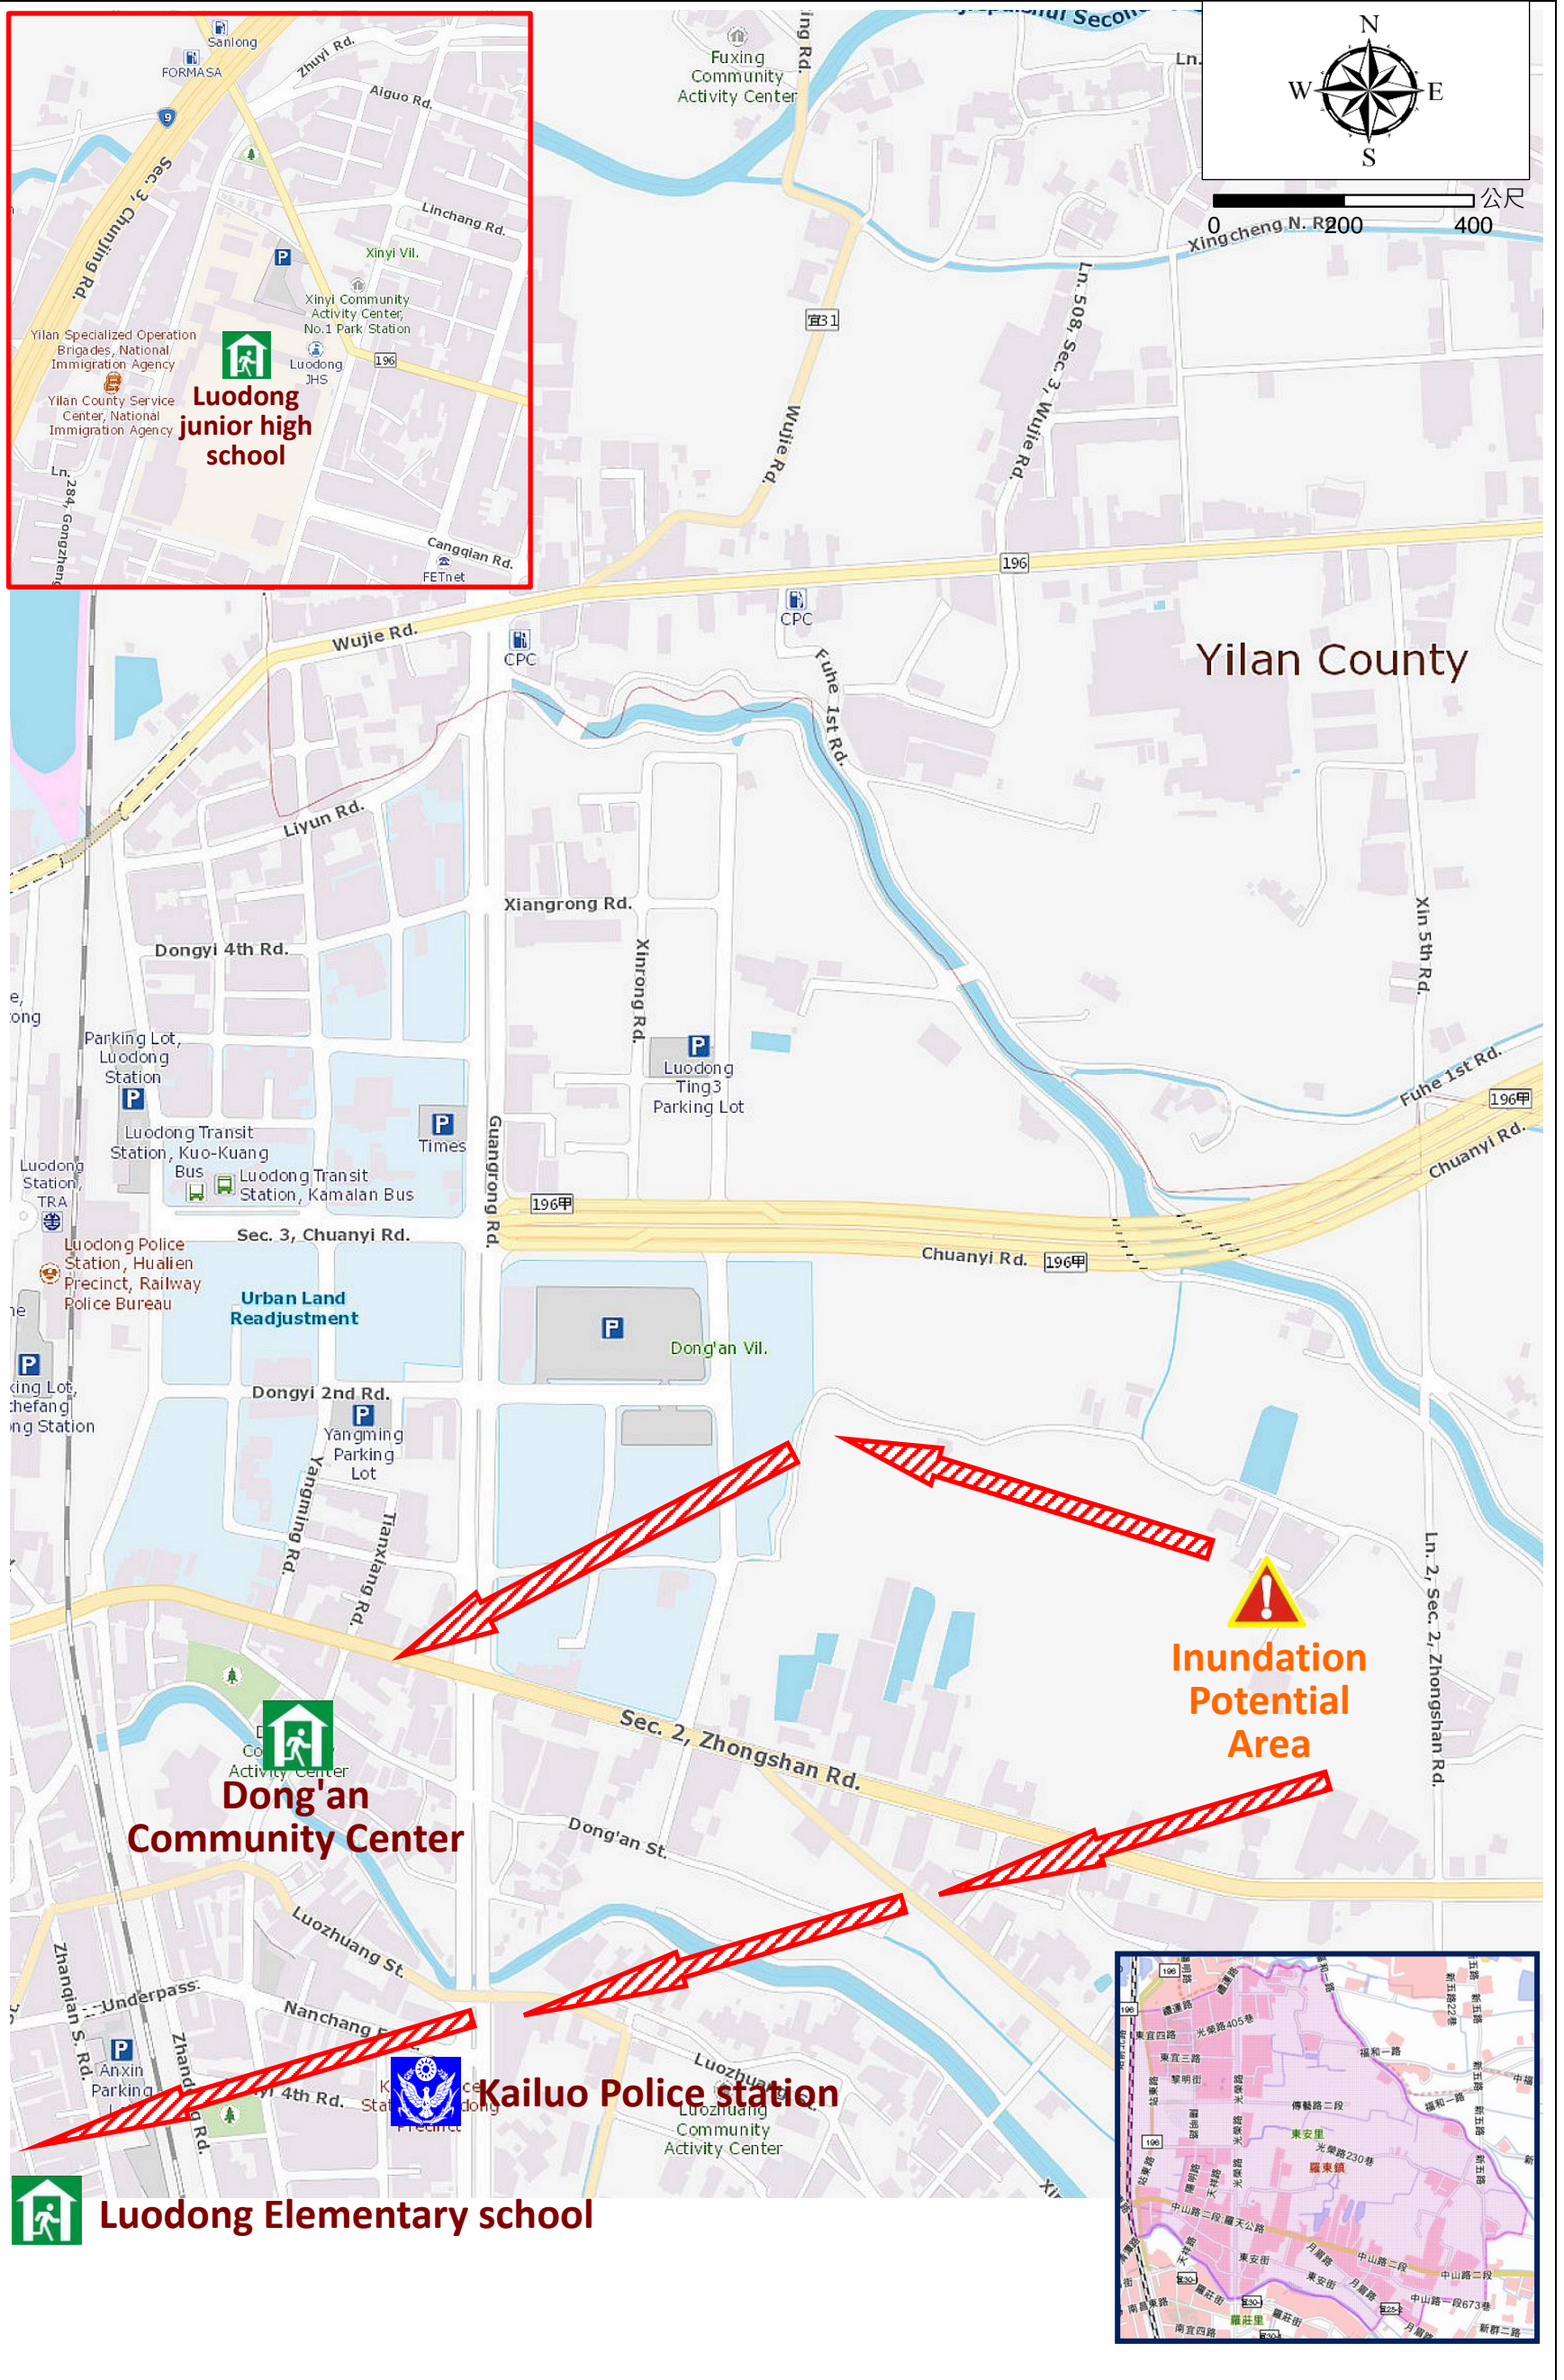

Dong'an Village Evacuation Route

No.1000202-005

DPR Info. List
Dong'an Vil. Info.
Population: 4,363
Disaster Response Unit
1. Luodong Emergency Operation Center Tel: 03-9542550、03-9556243
2. Chief of Village: 林捷肇 LIN JIE ZHAO Tel: 03-9564947 Cell:0933244739
3. Kailuo Police station Tel: 03-9542121
4. Luodong Fire Branch Tel: 03-9562777
5. Police 110, FD 119
6. Road Department Tel: 03-9882058

Made by Yilan County Fire Dep.
Luodong Township Office
January, 2023

Legends	Disaster relevant		Facility		
	Evac. Direction	Disaster warning sign spot	Indoor Shelter	Disaster category	Police station