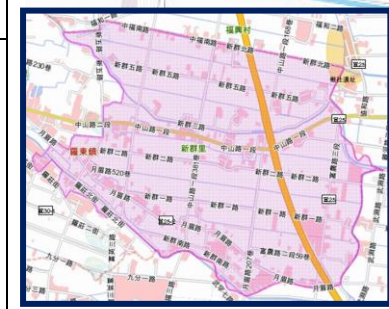

Xinqun Village Evacuation Route

No.1000202-006

DPR Info. List
Xinqun Vil. Info.
Population: 3,195
Disaster Response Unit
1. Luodong Emergency Operation Center Tel: 03-9542550、03-9556243
2. Chief of Village: 鄭聰琳 JHENG CONG LIN Cell: 0935-342112
3. Kailuo Police station Tel: 03-9542121
4. Luodong Fire Branch Tel: 03-9562777
5. Police 110, FD 119
6. Road Department Tel: 03-9982161~3

DPR Info.
1. Soil&Water Conserv,Bureau http://246.swcb.gov.tw/
2. Water Resource Agency http://www.wra.gov.tw/
3. Central Weather Bureau http://www.cwb.gov.tw/
4. Yilan County FD http://fire.e-land.gov.tw/
5. Luodong Township Office http://www.lotong.gov.tw/

Shelters
Xinqun Community Center Area: 538.34square meters Cap.: 114ppl. Addr.: 300, Yuemei Rd. Contact: 林昱宏 LIN YU HONG Tel: 03-9545102#253

Luozhuang Community Center Area: 576.16square meters Cap.: 122ppl. Addr.: No. 357, Luozhuang St., Luodong Township, Yilan County Contact: 林昱宏 LIN YU HONG Tel: 03-9547282
--