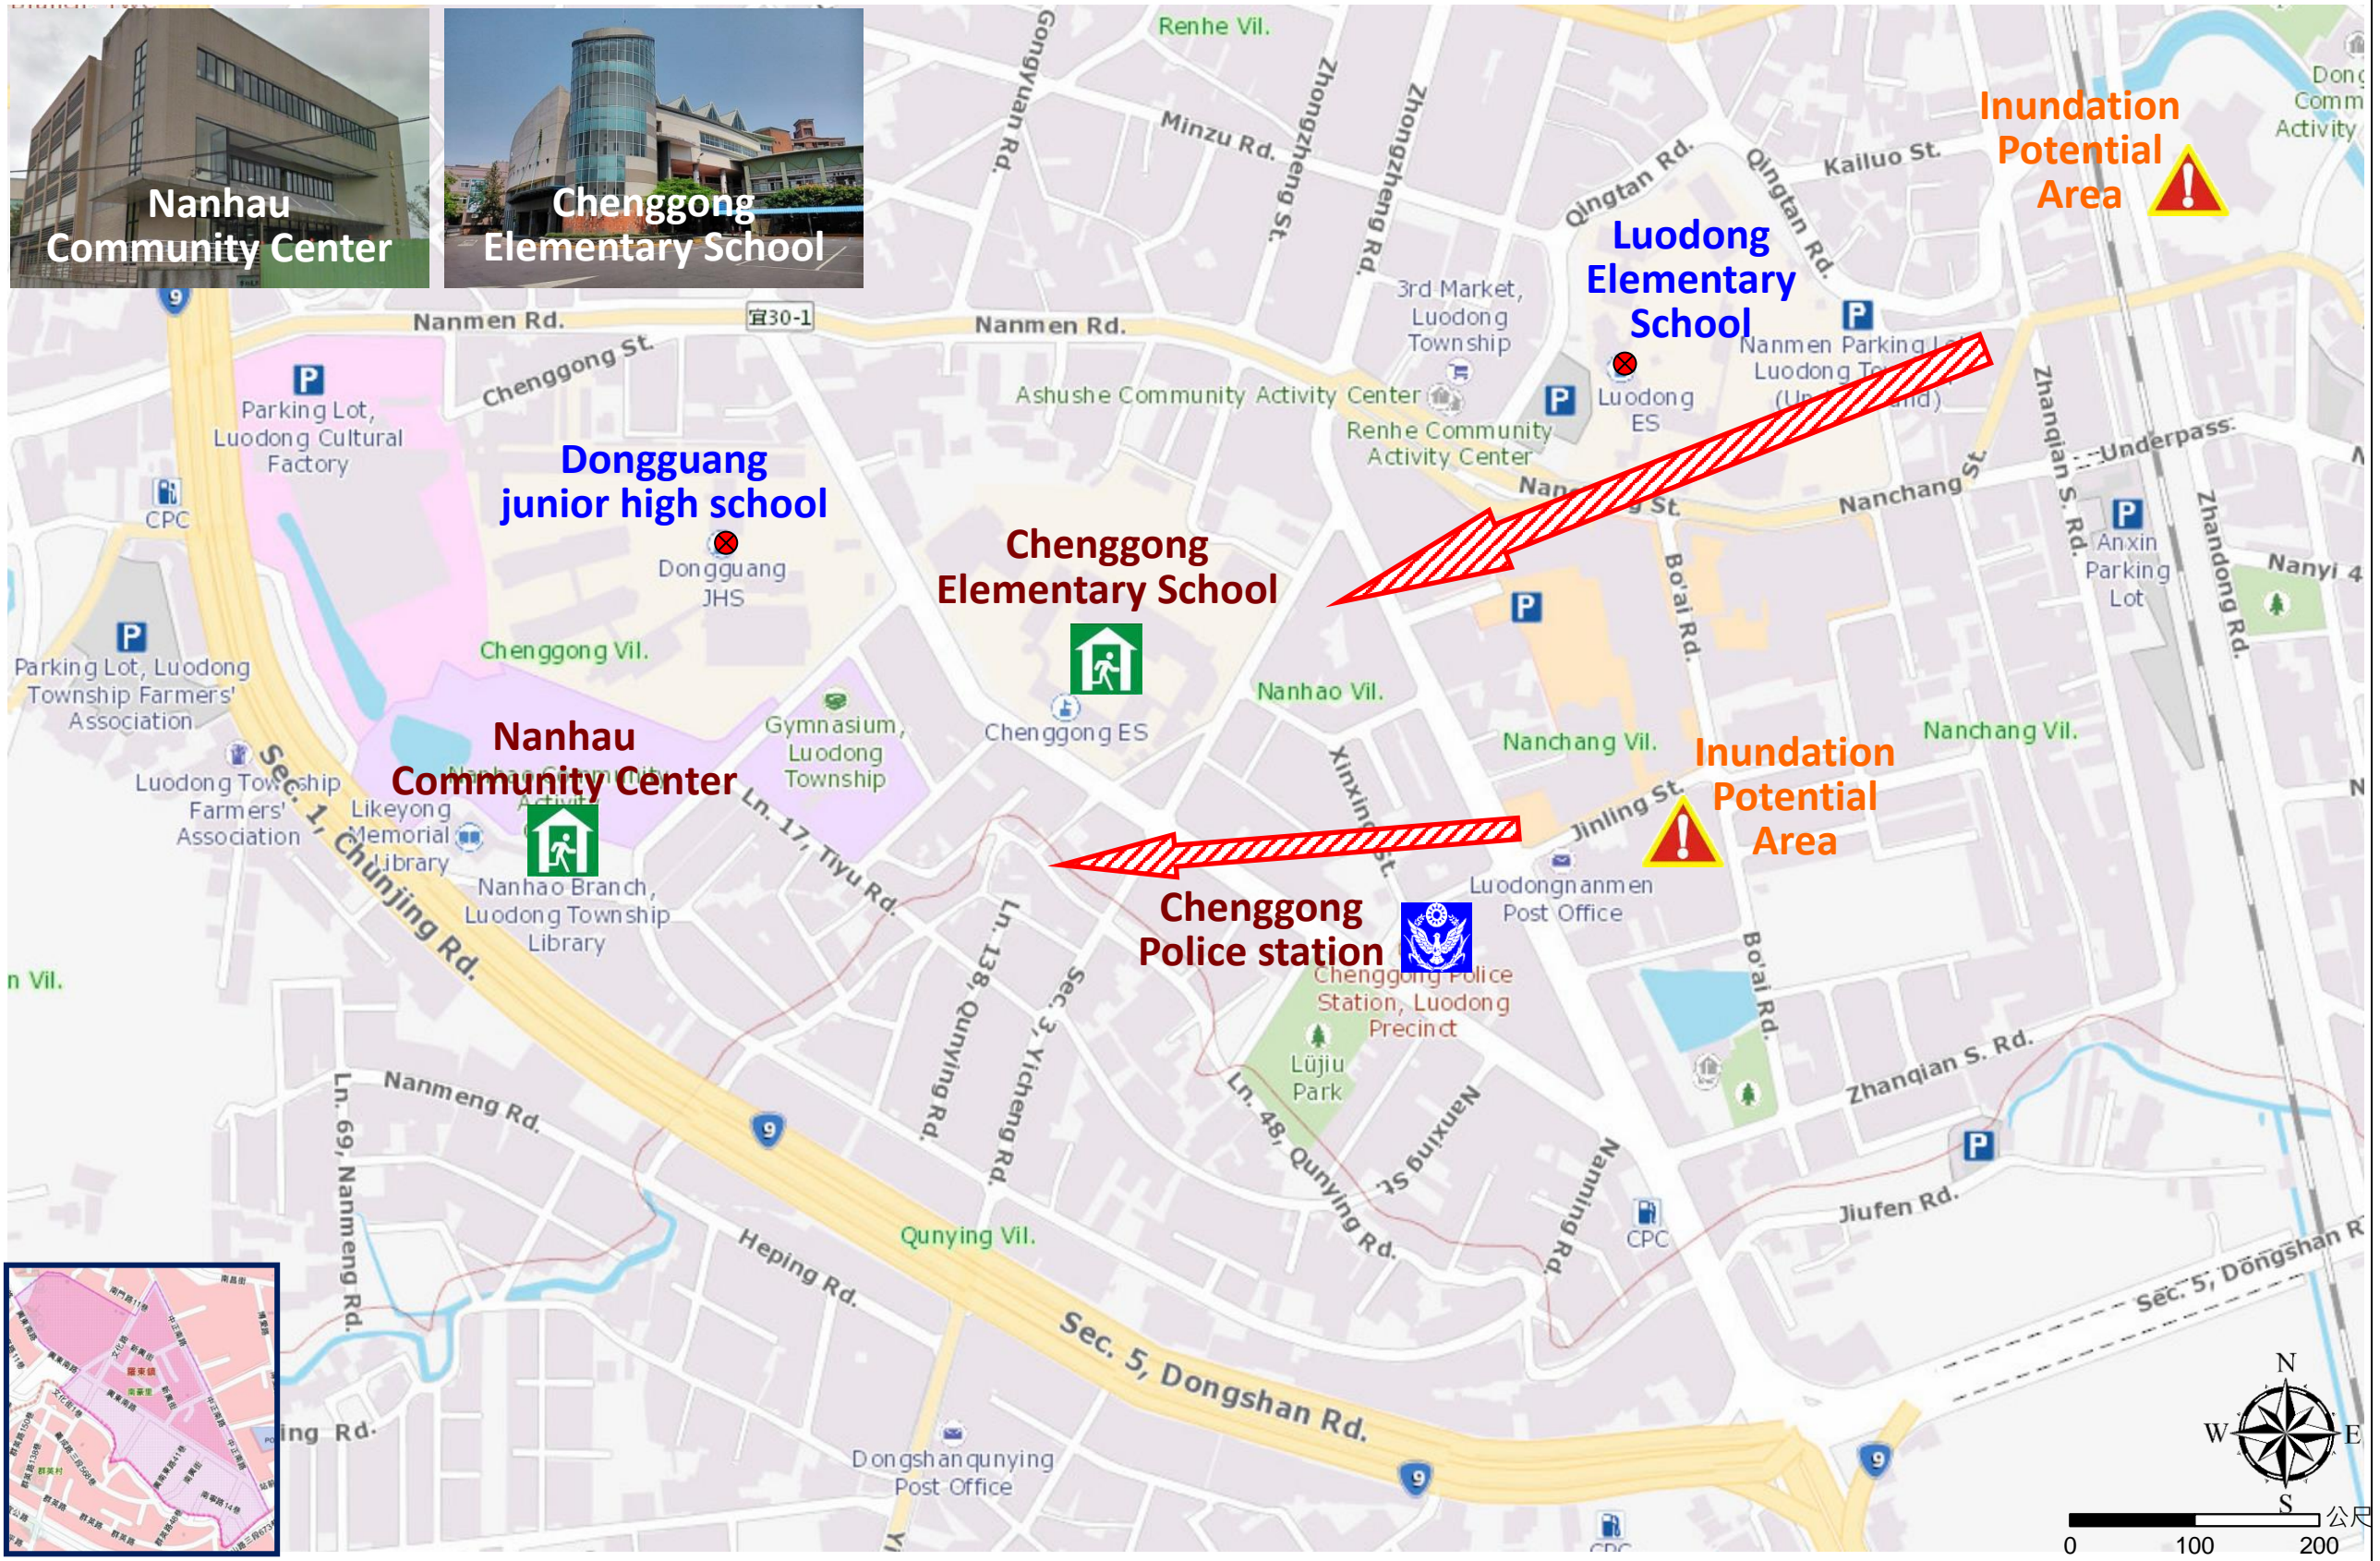

Nanhau Village Evacuation Route

No.1000202-009

- DPR Info. List
- Nanhau Vil. Info.
- Population: 1,537
- Disaster Response Unit
1. Luodong Emergency Operation Center
Tel: 03-9542550 · 03-9556243
 2. Chief of Village: 林聰雄
LIN CONG XIONG
Tel: 03-9546283
Cell:0989-454878
 3. Chenggong Police station
Tel: 03-9542471
 4. Luodong Fire Branch
Tel: 03-9562777
 5. Police 110, FD 119
 6. Road Department
Tel: 03-9982161~3

Made by Yilan County Fire Dep.
Luodong Township Office
January, 2023

Legends	Disaster relevant		Facility	
	 Evac. Direction	 Disaster warning sign spot	 Indoor Shelter	 Disaster category