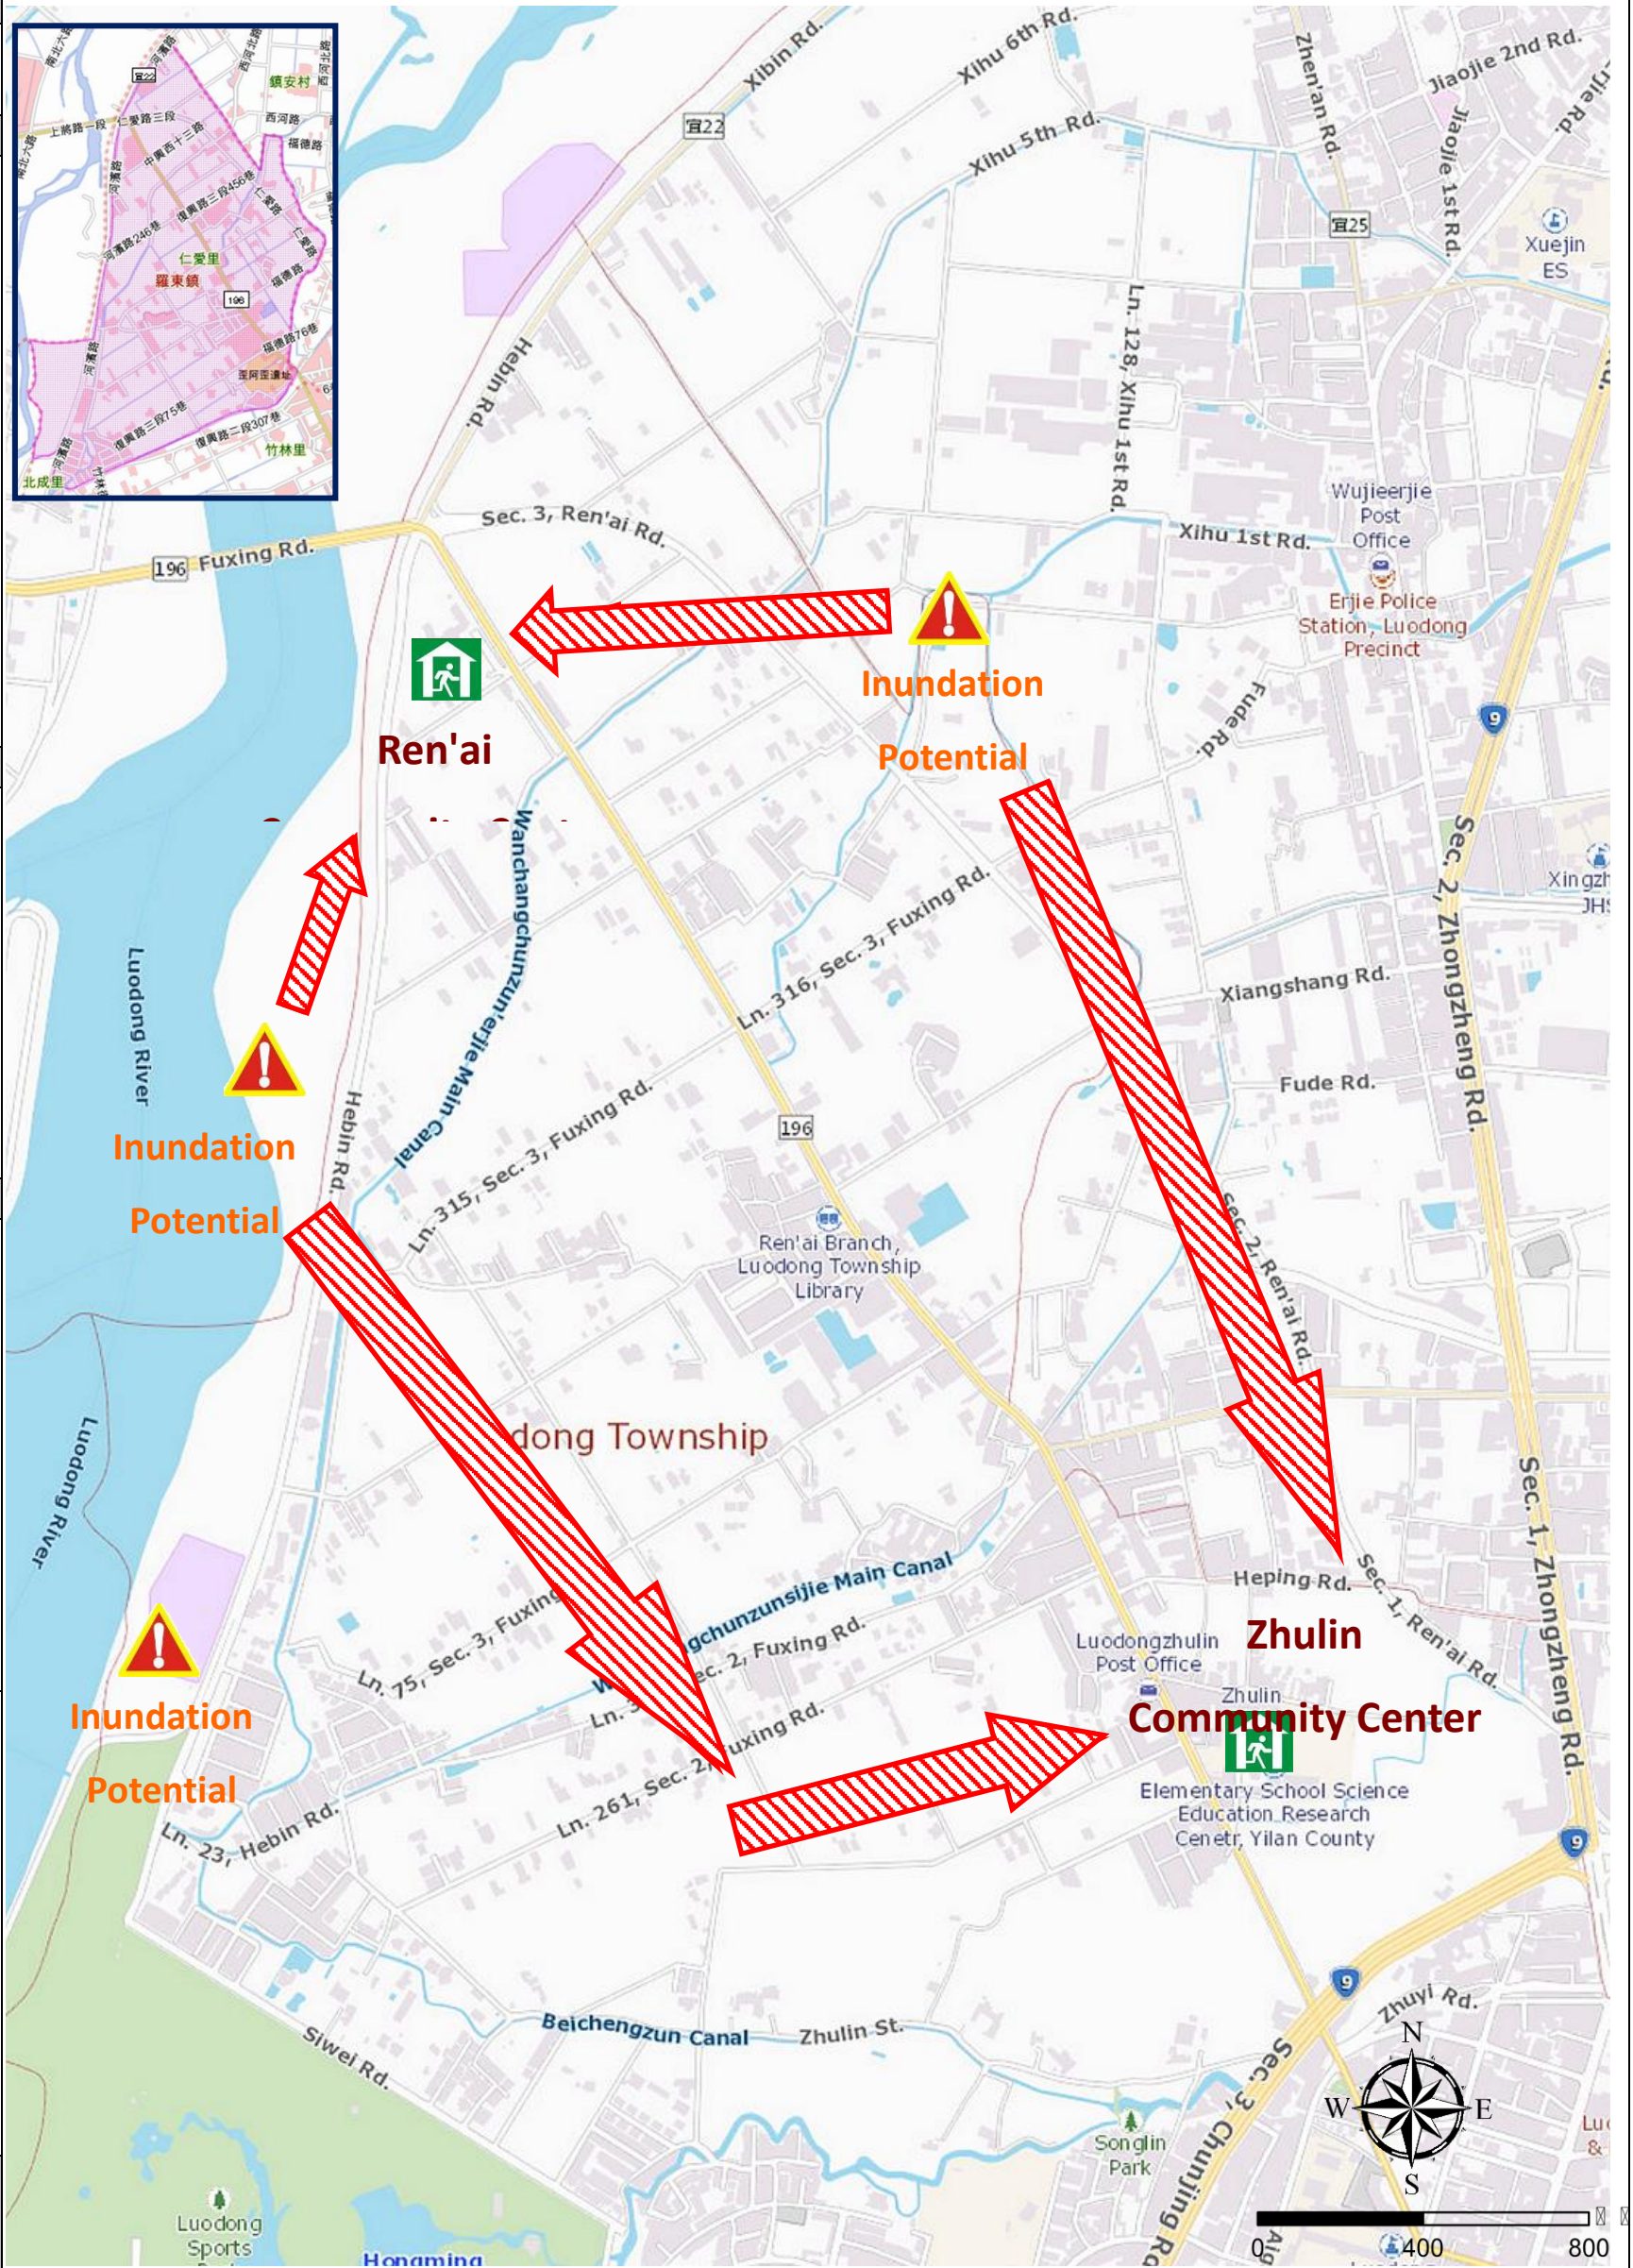

Ren'ai Village Evacuation Route

No.1000202-012

DPR Info. List
Ren'ai Vil. Info.
Population: 4,451
Disaster Response Unit
1. Luodong Emergency Operation Center Tel: 03-9542550、03-9556243
2. Chief of Village: 陳漢松 CHEN HAN SONG Tel: 03-9656935 Cell: 0920-656935
3. Gongzheng Police station Tel: 03-9542029
4. Luodong Fire Branch Tel: 03-9562777
5. Police 110, FD 119
6. Road Department Tel: 03-9982161~3
DPR Info.
1. Soil&Water Conserv,Bureau http://246.swcb.gov.tw/
2. Water Resource Agency http://www.wra.gov.tw/
3. Central Weather Bureau http://www.cwb.gov.tw/
4. Yilan County FD http://fire.e-land.gov.tw/
5. Luodong Township Office http://www.lotong.gov.tw/
Shelters
Ren'ai Community Center Area: 820square meters Cap.: 174ppl. Addr.: 557, Sec. 3, Fuxing Rd. Contact: 林昱宏 LIN YU HONG Tel: 03-9545102#253
Zhulin Community Center Area: 698.44square meters Cap.: 148ppl. Addr.: 122, Sec. 2, Fuxing Rd. Contact: 林昱宏 LIN YU HONG Tel: 03-9545102#253
Made by Yilan County Fire Dep. Luodong Township Office January, 2023

Legends	Disaster relevant		Facility		
	Evac. Direction	Disaster warning sign spot	Indoor Shelter	Disaster category	Police station