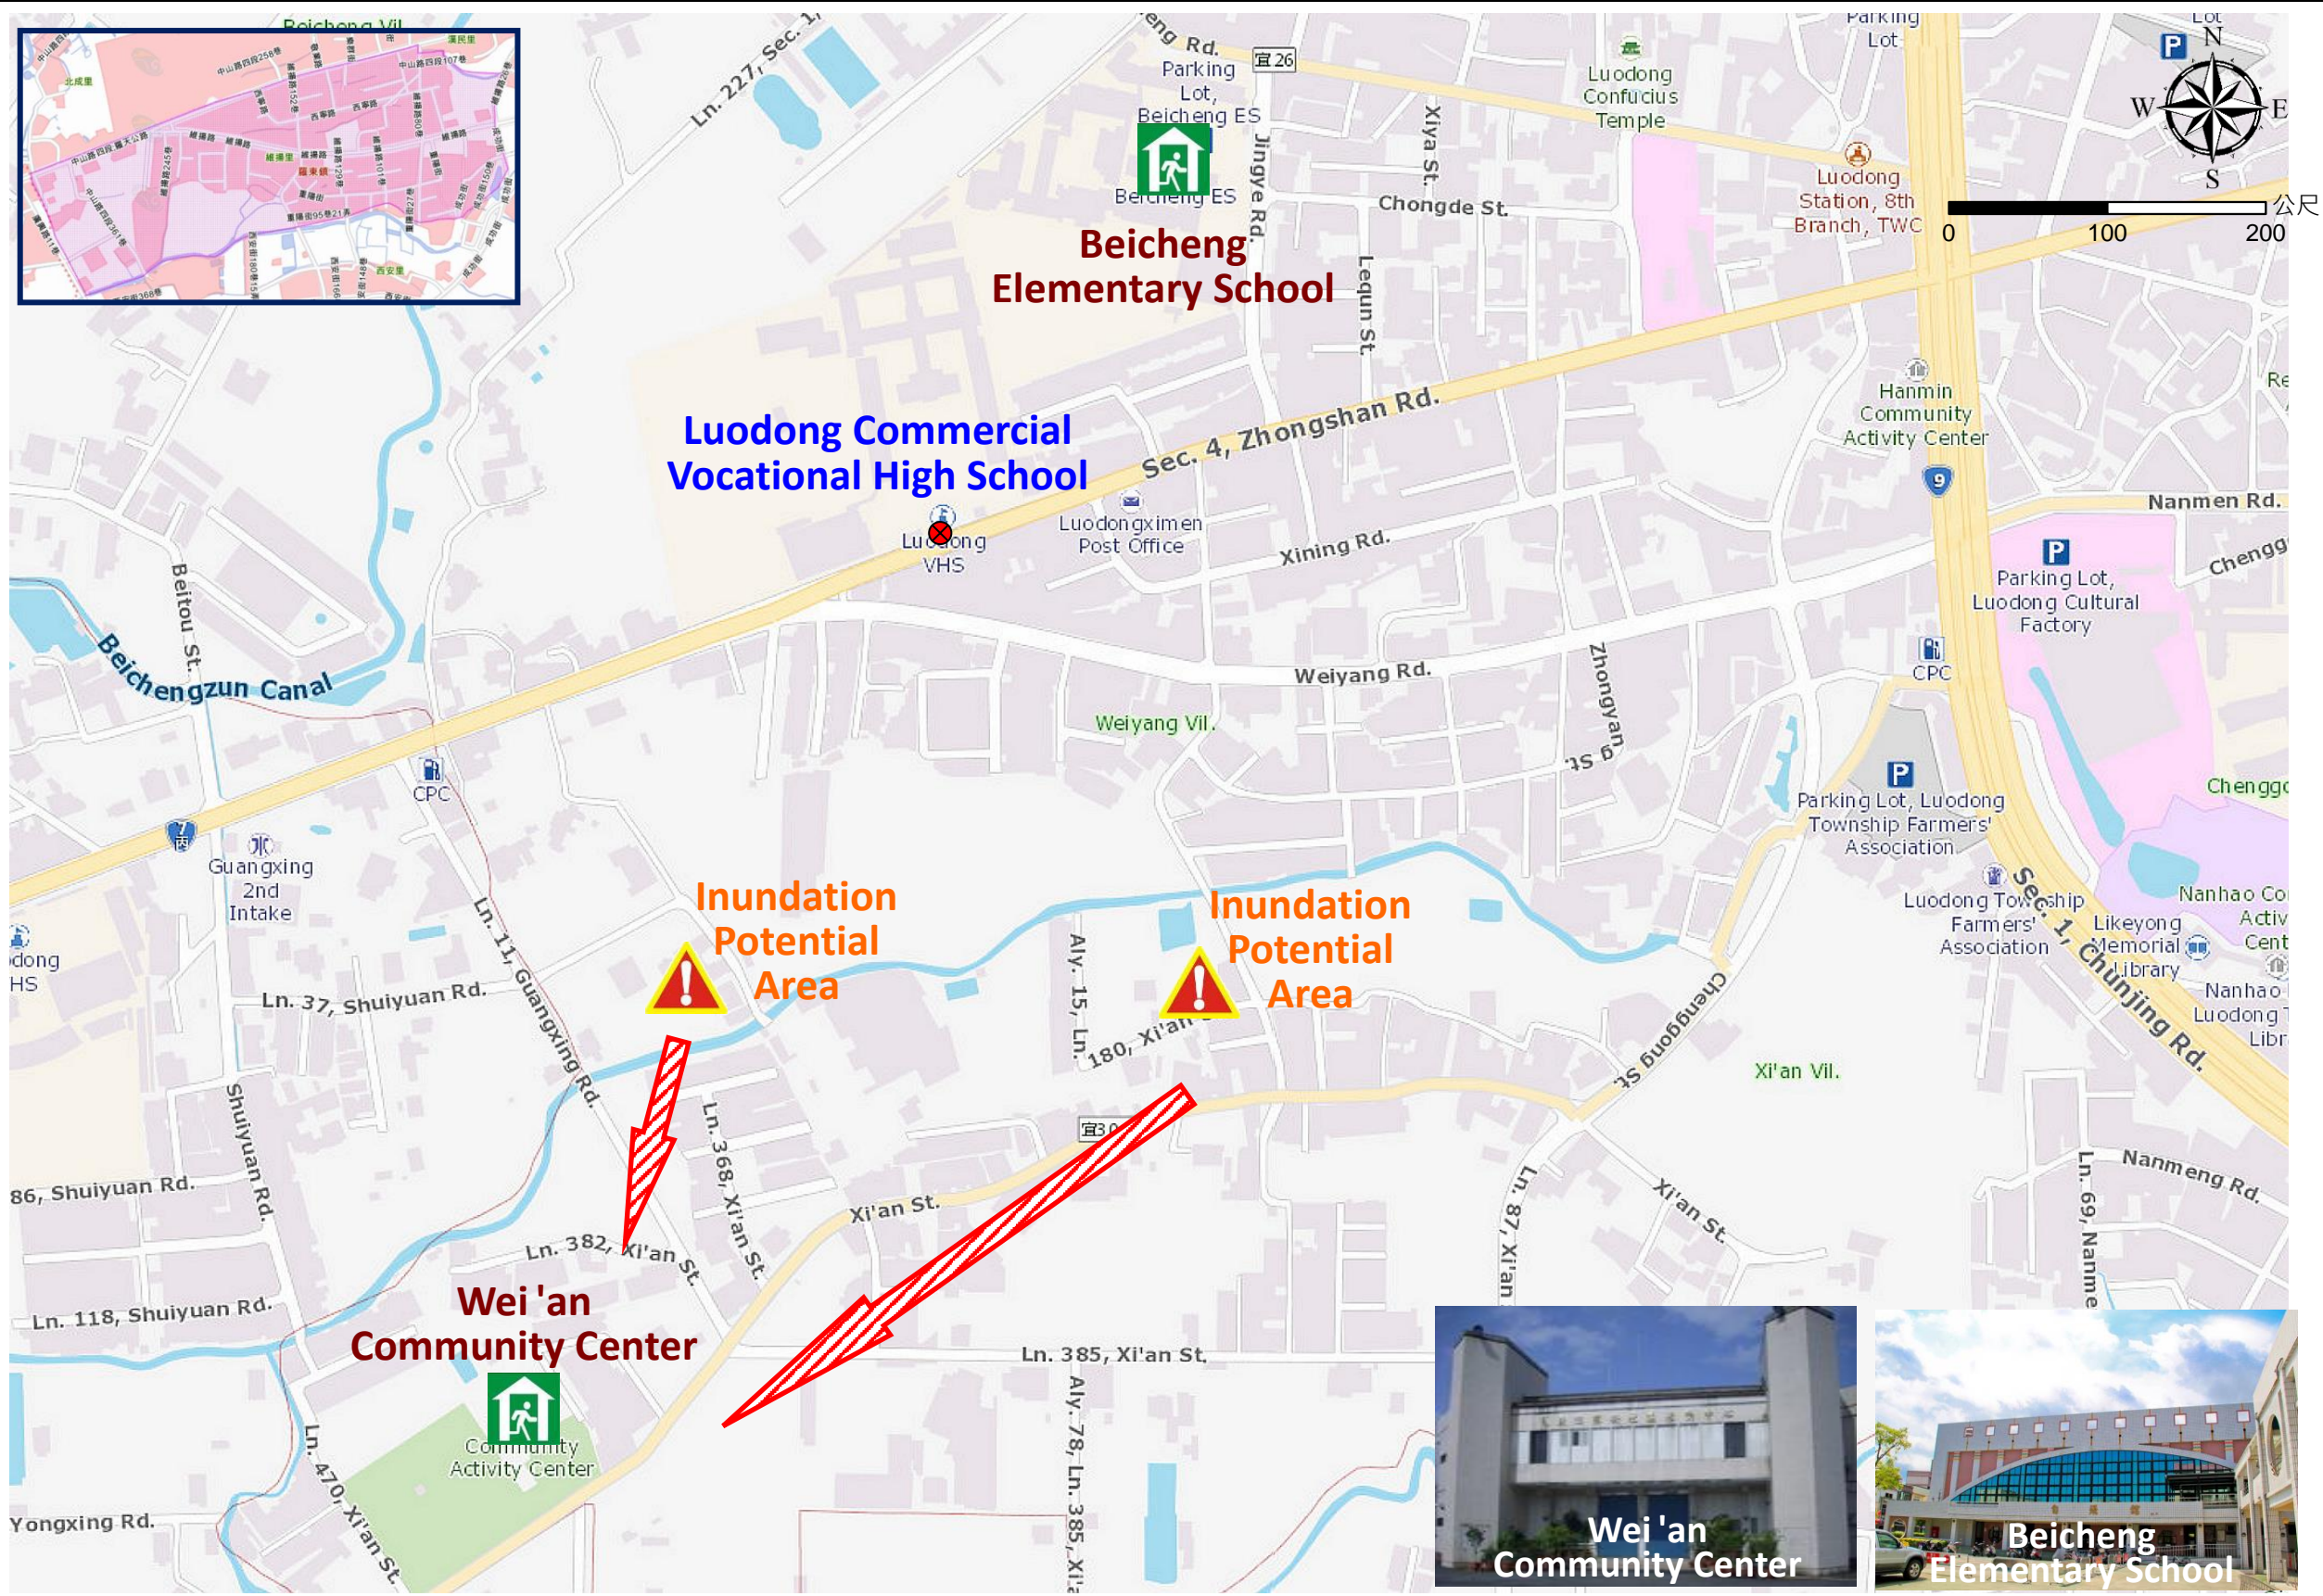

Weiyang Village Evacuation Route

No.1000202-015

DPR Info. List
Weiyang Vil. Info.
Population: 3,695
Disaster Response Unit
1. Luodong Emergency Operation Center Tel: 03-9542550 · 03-9556243
2. Chief of Village: 駱錫聰 LUO SI CONG Cell: 0930-104757
3. Chenggong Police station Tel: 03-9542471
4. Luodong Fire Branch Tel: 03-9562777
5. Police 110, FD 119
6. Road Department Tel: 03-9882058
DPR Info.
1. Soil&Water Conserv., Bureau http://246.swcb.gov.tw/
2. Water Resource Agency http://www.wra.gov.tw/
3. Central Weather Bureau http://www.cwb.gov.tw/
4. Yilan County FD http://fire.e-land.gov.tw/
5. Luodong Township Office http://www.lotong.gov.tw/
Shelters
Wei'an Community Center Area: 802.51square meters Cap.: 170ppl. Addr.: 468, Xi'an St. Contact: 林昱宏 LIN YU HONG Tel: 03-9545102#253
Beicheng Elementary school (Second Shelters) Area: 1503.75square meters Cap.: 319ppl. Addr.: 125, Sec.1, Beicheng Rd. Contact: 林昱宏 LIN YU HONG Tel: 03-9545102#253
Made by Yilan County Fire Dep. Luodong Township Office January, 2023

Legends	Disaster relevant	Facility
	 Evac. Direction  Disaster warning sign spot	 Indoor Shelter  Disaster category