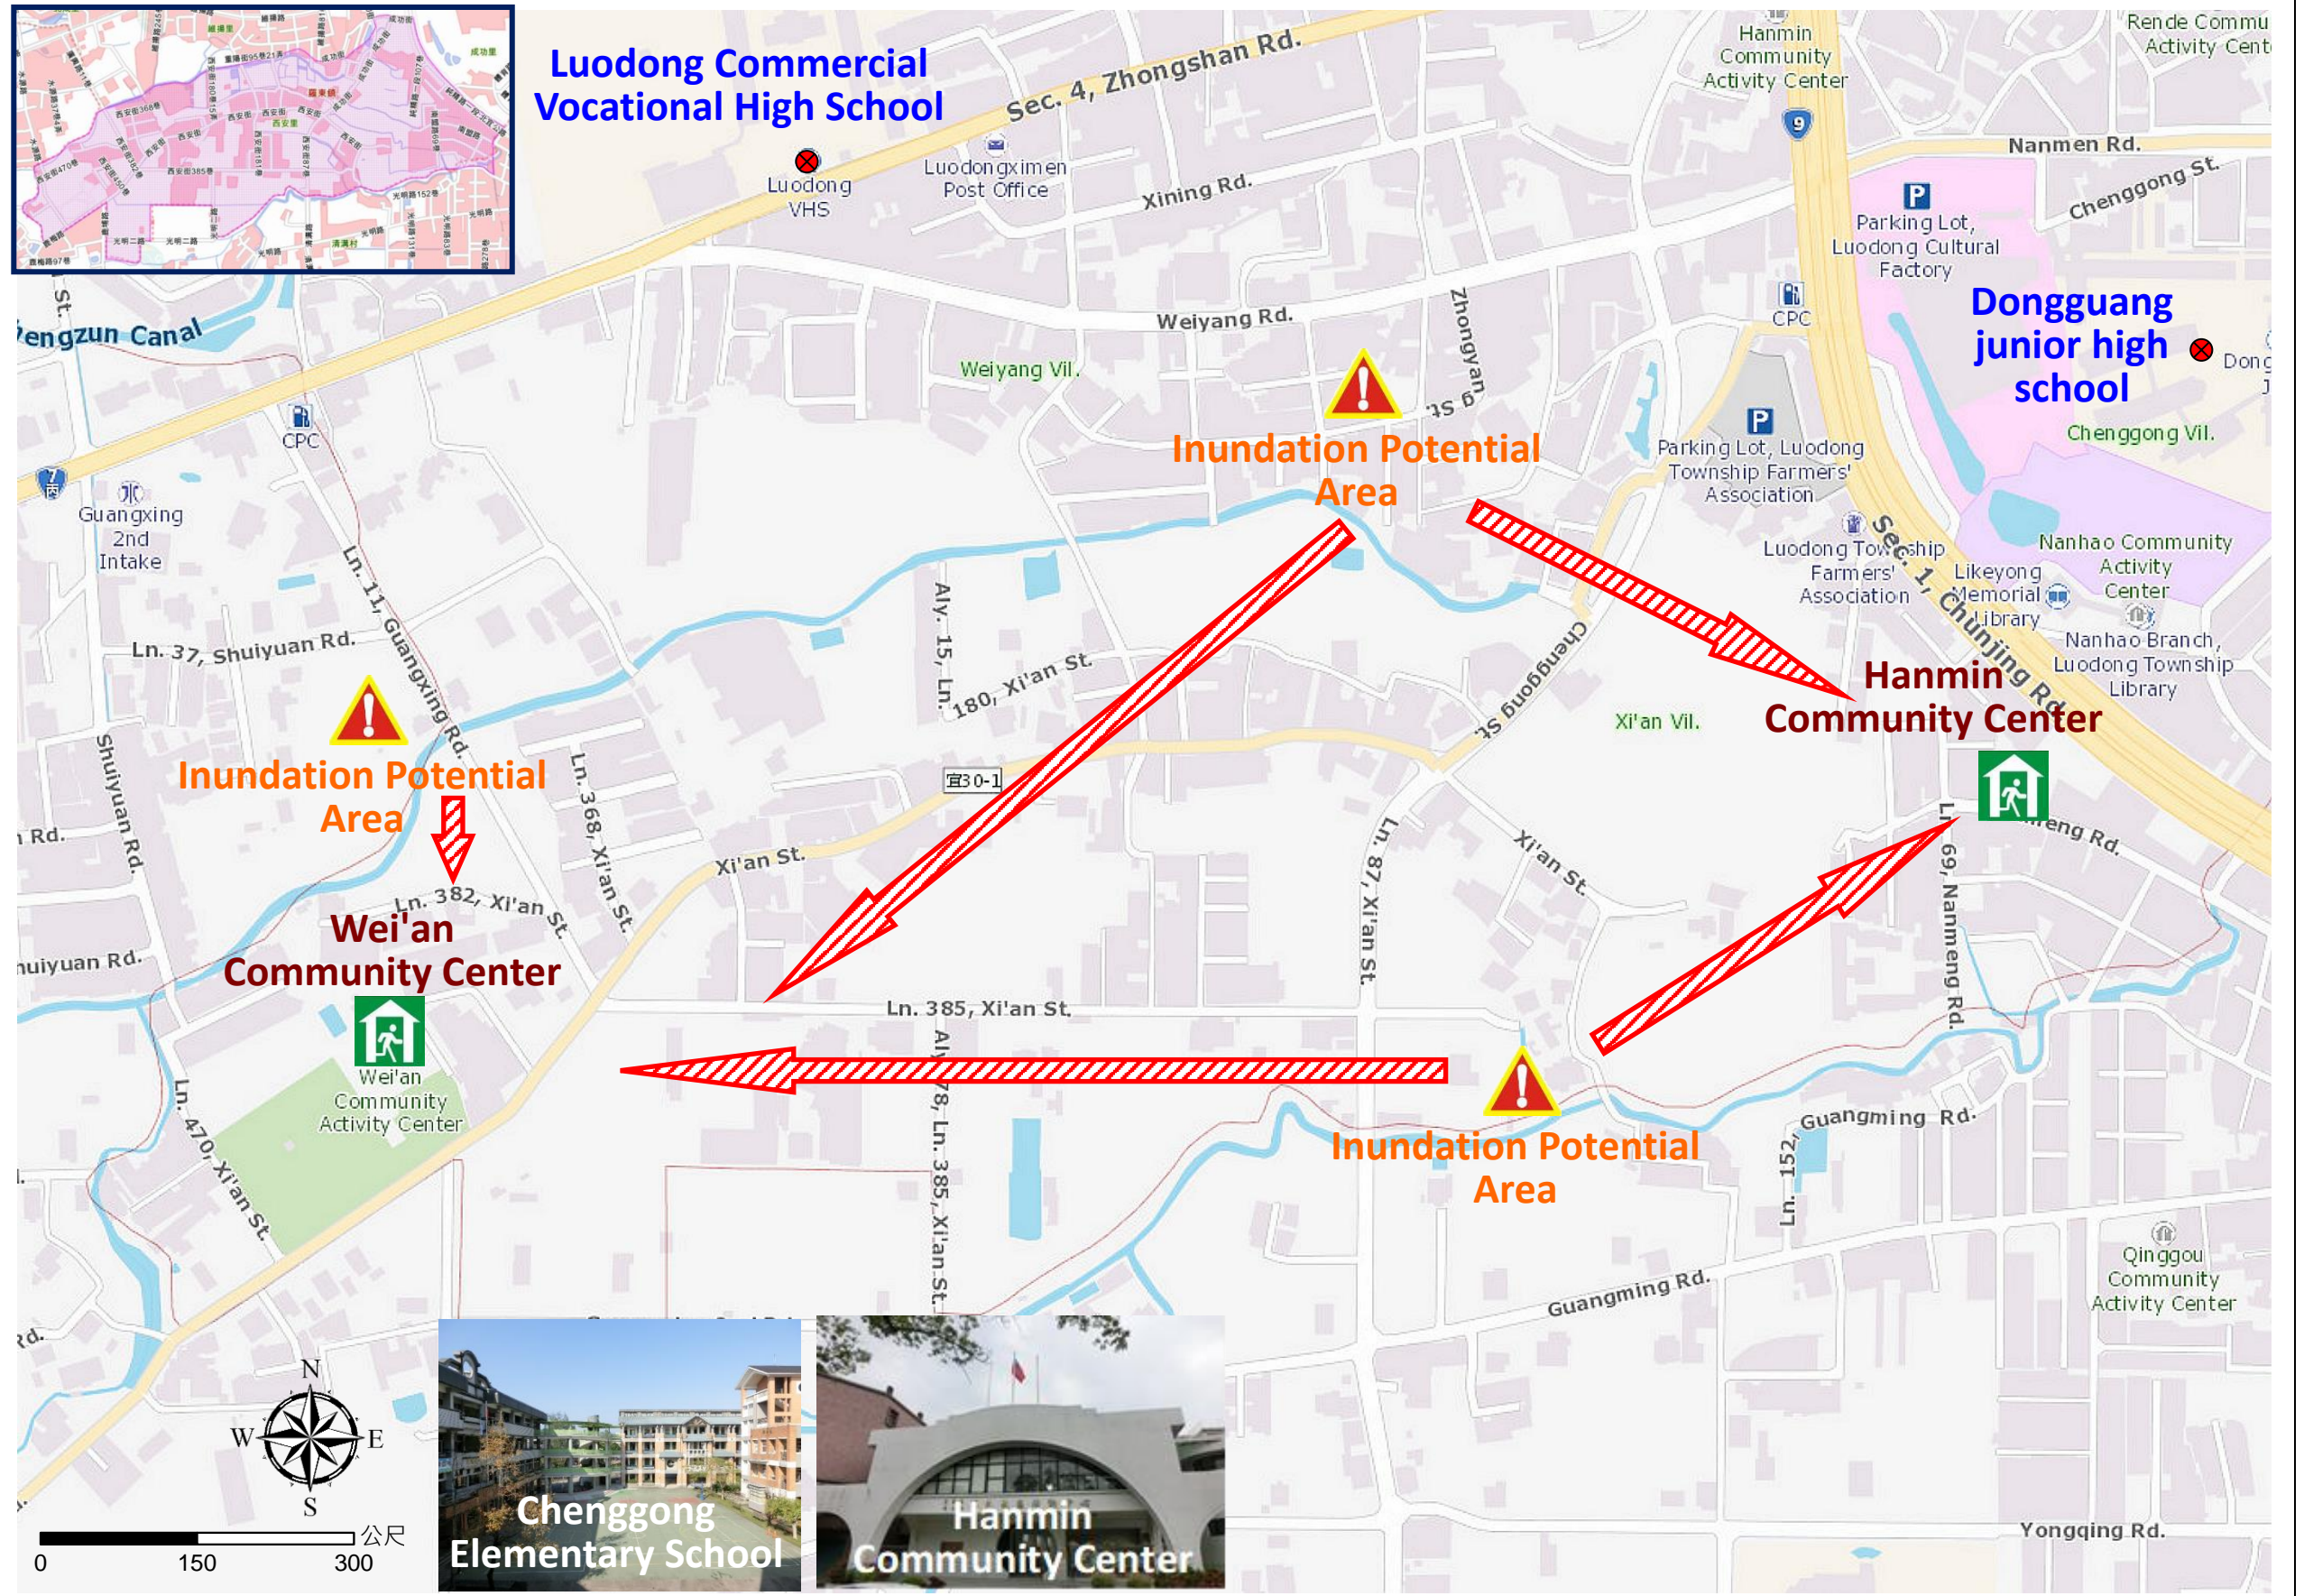

# Xi'an Village Evacuation Route

No.1000202-017

DPR Info. List

Xi'an Vil. Info.

Population: 3,322

Disaster Response Unit

1. Luodong Emergency Operation Center  
Tel: 03-9542550 · 03-9556243
2. Chief of Village: 陳秀英  
CHEN SIOU YING  
Cell:0909-688755
3. Chenggong Police station  
Tel: 03-9542471
4. Luodong Fire Branch  
Tel: 03-9562777
5. Police 110, FD 119
6. Road Department  
Tel: 03-9882058

DPR Info.

1. Soil&Water Conserv., Bureau  
<http://246.swcb.gov.tw/>
2. Water Resource Agency  
<http://www.wra.gov.tw/>
3. Central Weather Bureau  
<http://www.cwb.gov.tw/>
4. Yilan County FD  
<http://fire.e-land.gov.tw/>
5. Luodong Township Office  
<http://www.lotong.gov.tw/>

Shelters

Wei'an Community Center  
Area: 802.51square meters  
Cap.: 170ppl.  
Addr.: 468, Xi'an St.  
Contact: 林昱宏  
LIN YU HONG  
Tel: 03-9545102#253

Hanmin Community Center  
Area: 948.86square meters  
Cap.: 201ppl.  
Addr.: 219, Sec. 1, Chunjing Rd.  
Contact: 林昱宏  
LIN YU HONG  
Tel: 03-9545102#253

Made by Yilan County Fire Dep.  
Luodong Township Office  
January, 2023

Legends	Disaster relevant		Facility	
				
	Evac. Direction	Disaster warning sign spot	Indoor Shelter	Disaster category