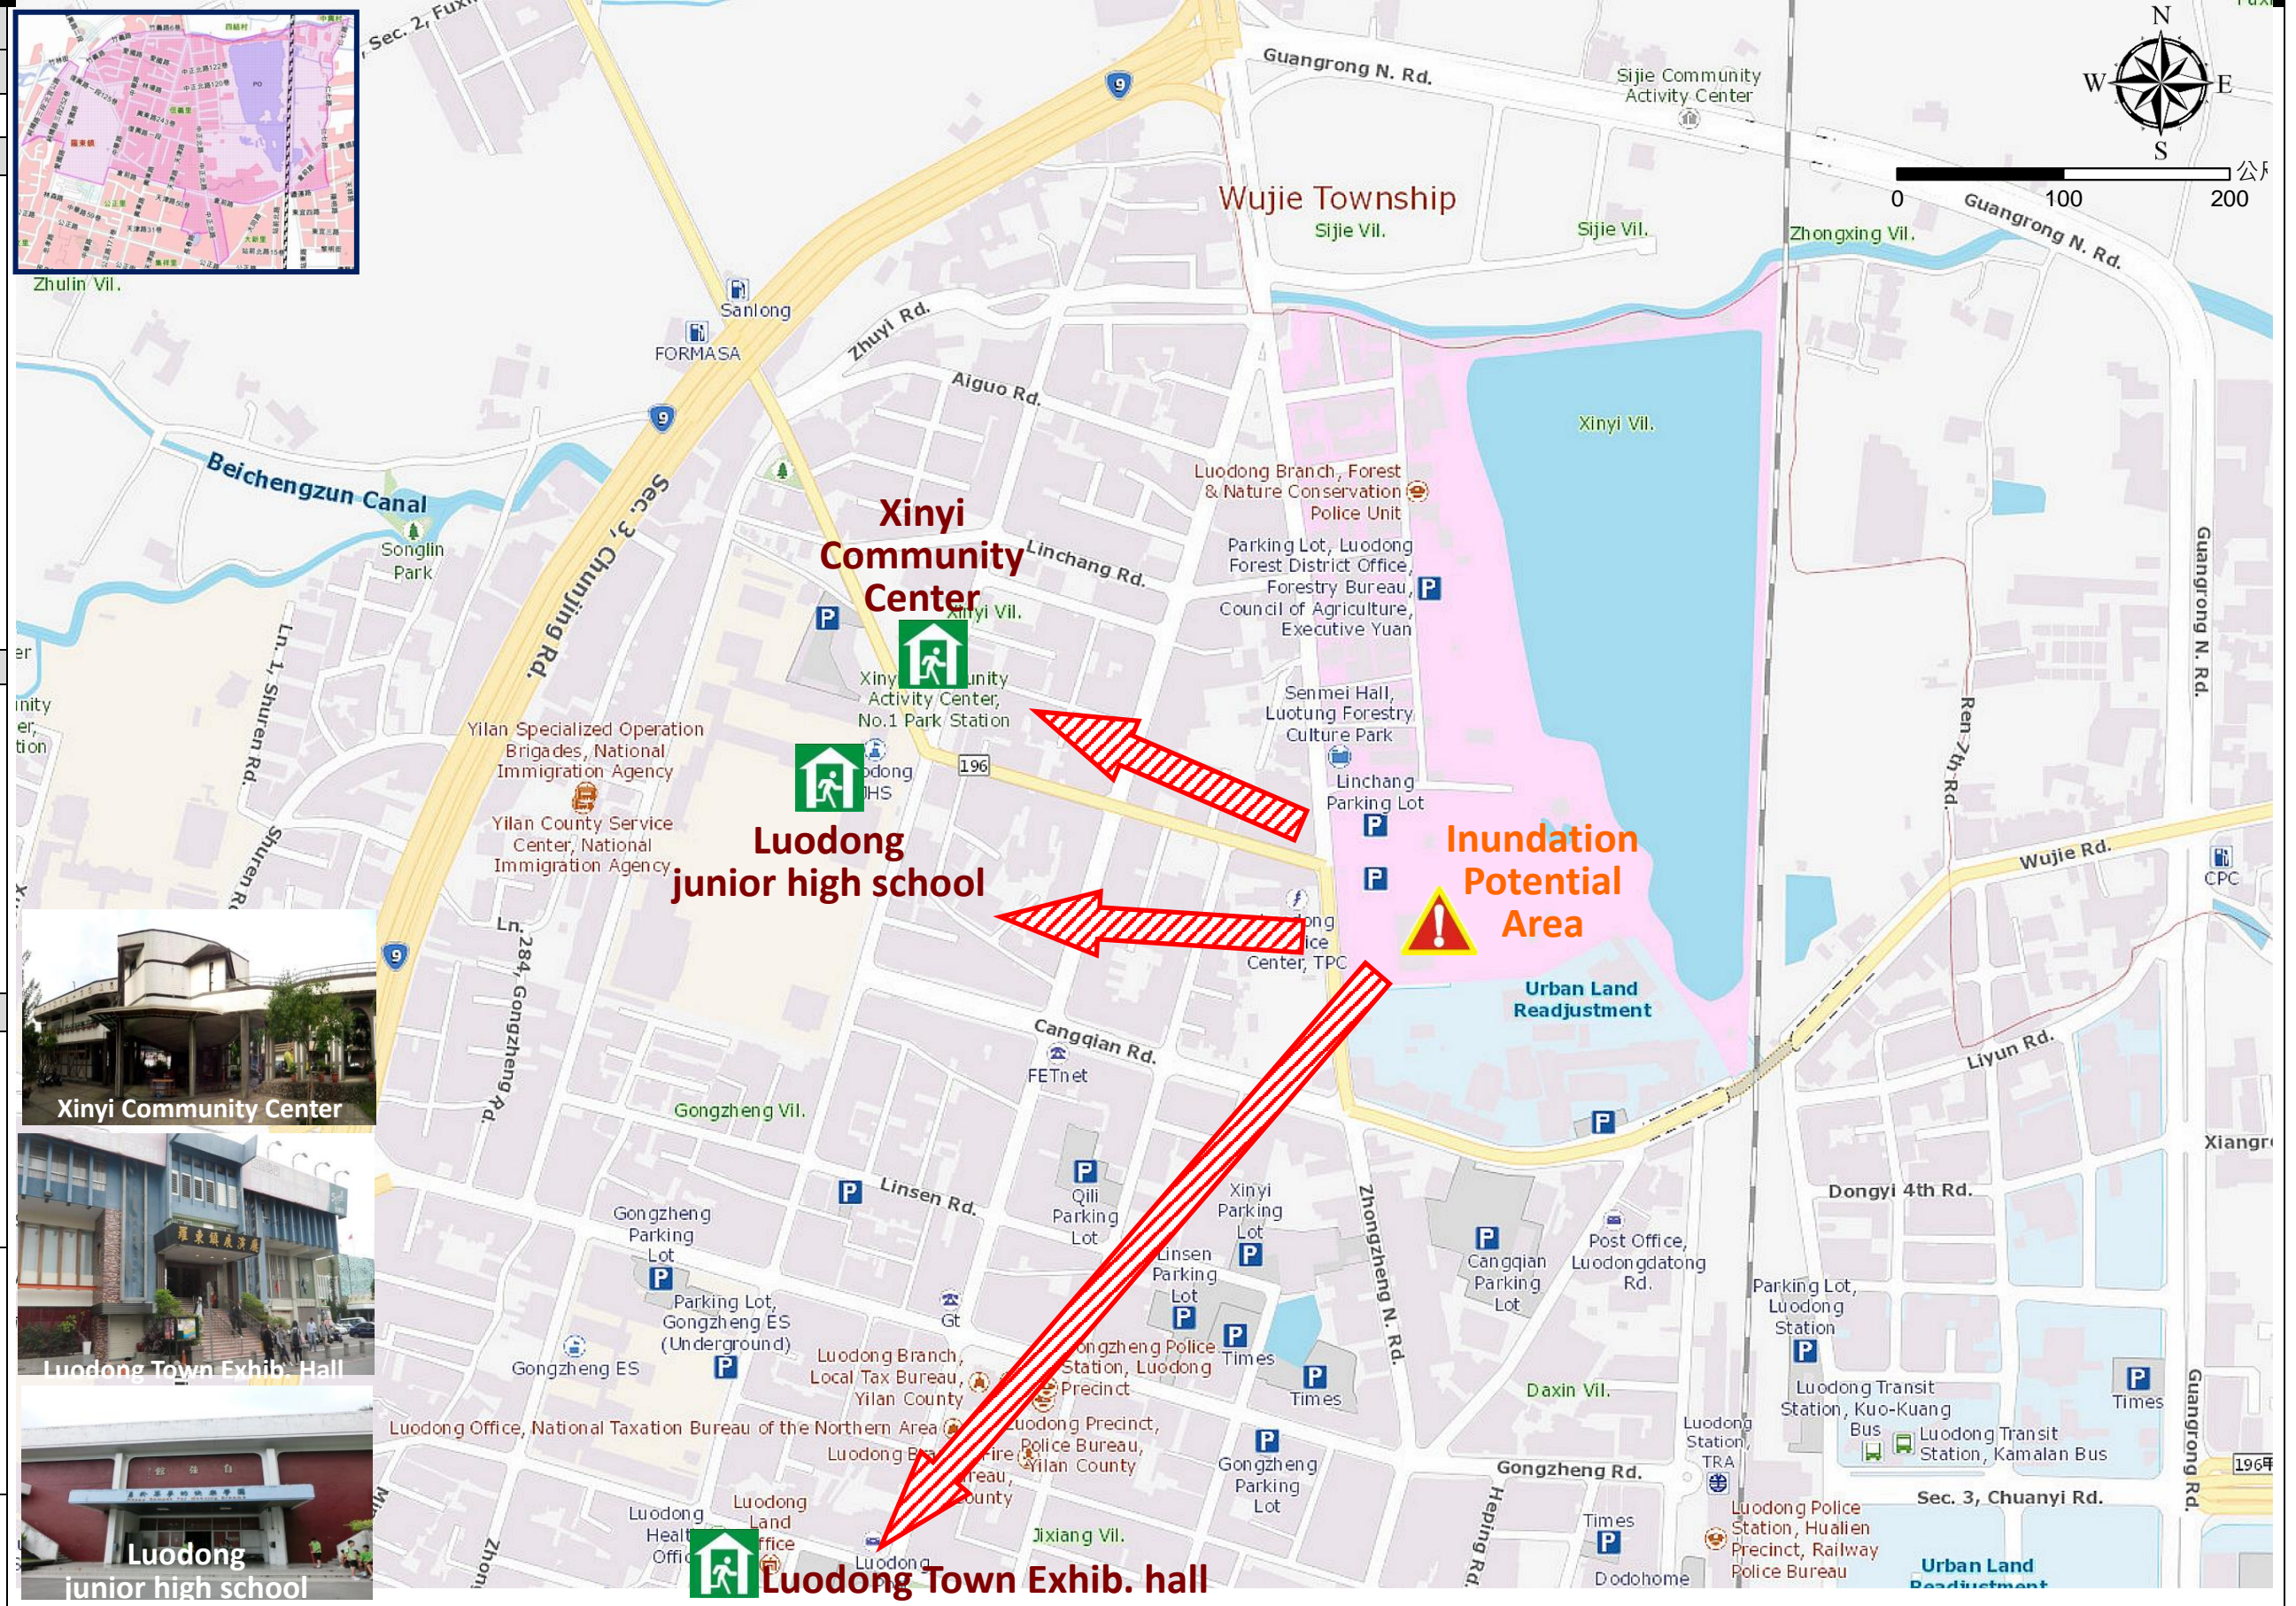

Xinyi Village Evacuation Route

No.1000202-022

- DPR Info. List
- Xinyi Vil. Info.
- Population: 3,745
- Disaster Response Unit
1. Luodong Emergency Operation Center
Tel: 03-9542550 ~ 03-9556243
 2. Chief of Village: 邱俊維
QIU JUN WEI
Tel: 03-9560089
Cell: 0919-418089
 3. Gongzheng Police station
Tel: 03-9542029
 4. Luodong Fire Branch
Tel: 03-9562777
 5. Police 110, FD 119
 6. Road Department
Tel: 03-9882058

- DPR Info.
1. Soil&Water Conserv., Bureau
<http://246.swcb.gov.tw/>
 2. Water Resource Agency
<http://www.wra.gov.tw/>
 3. Central Weather Bureau
<http://www.cwb.gov.tw/>
 4. Yilan County FD
<http://fire.e-land.gov.tw/>
 5. Luodong Township Office
<http://www.lotong.gov.tw/>

Legends	Disaster relevant		Facility	
	Evac. Direction	Disaster warning sign spot	Indoor Shelter	Disaster category

Made by Yilan County Fire Dep.
Luodong Township Office
January, 2023